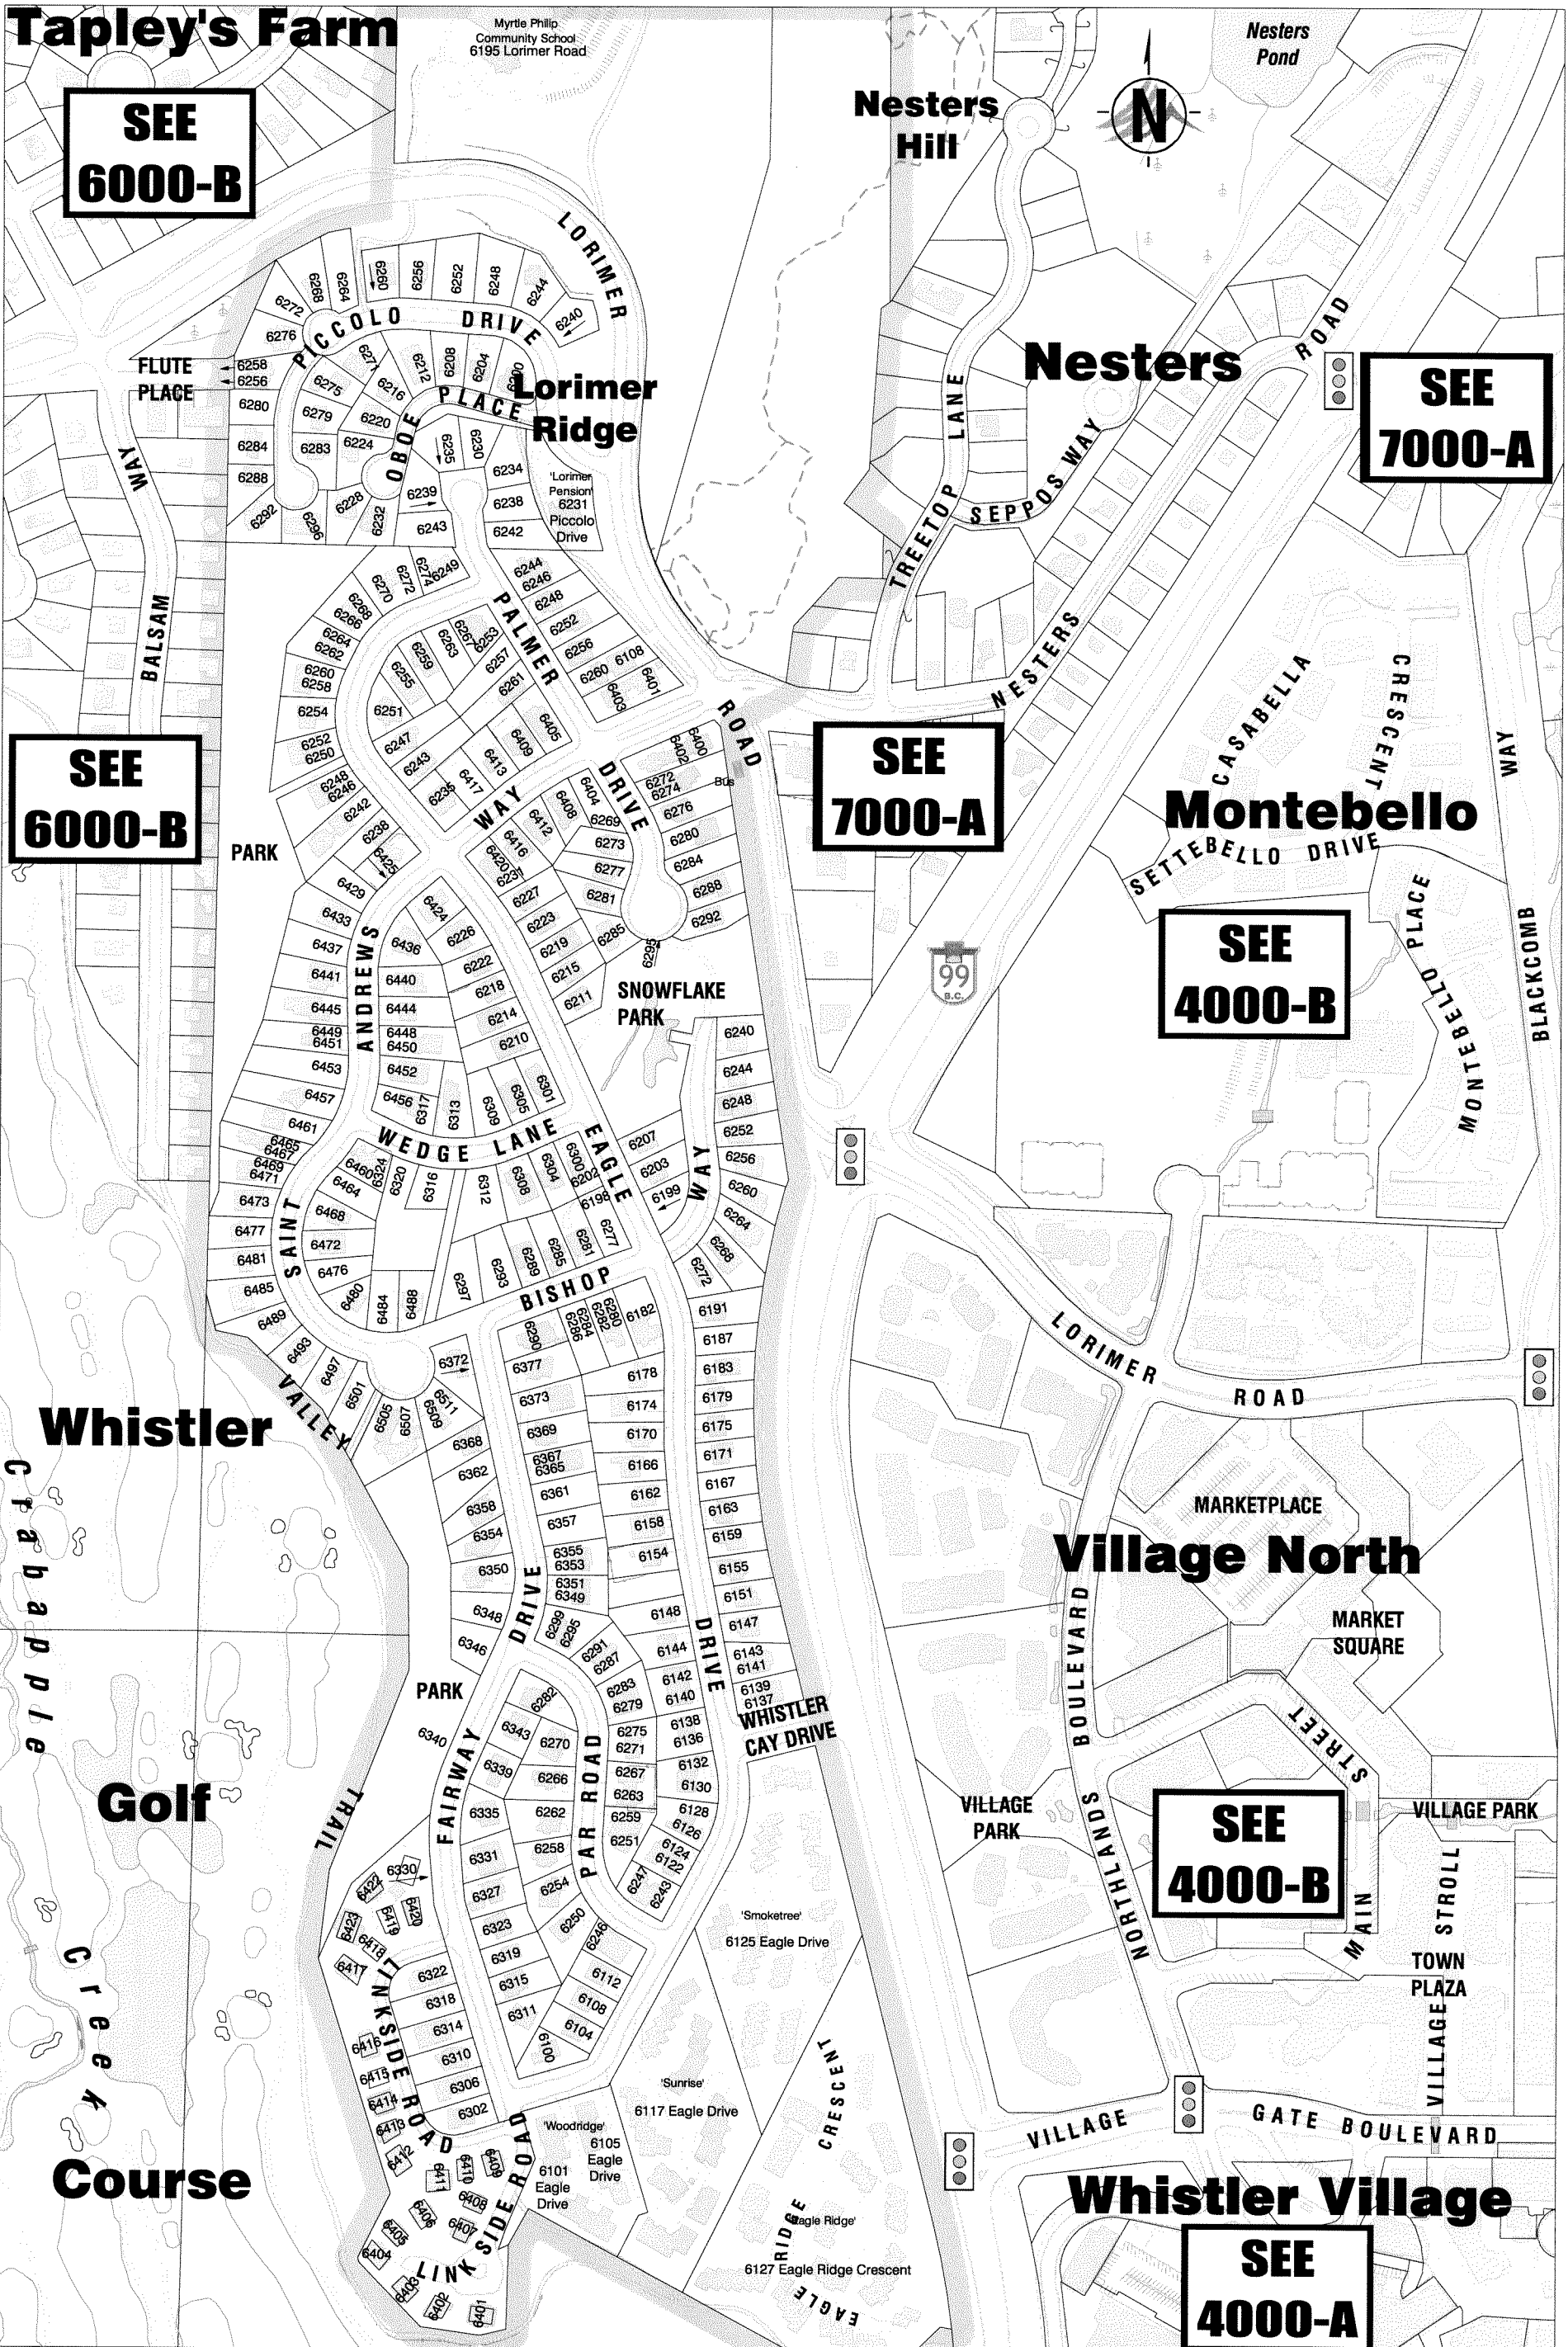

Tapley's Farm

Myrtle Philip
Community School
6195 Lorimer Road

Nesters
Pond

Nesters
Hill

**SEE
6000-B**

**SEE
7000-A**

**SEE
7000-A**

**SEE
6000-B**

**SEE
4000-B**

**SEE
4000-B**

**SEE
4000-A**

Whistler

C r a b a p p l e

Golf

Course

Village North

Whistler Village

**CIVIC ADDRESS
MAPS**

Not for Legal Reference
Revised: May 4, 2007

**WHISTLER
CAY HEIGHTS**

6000-A