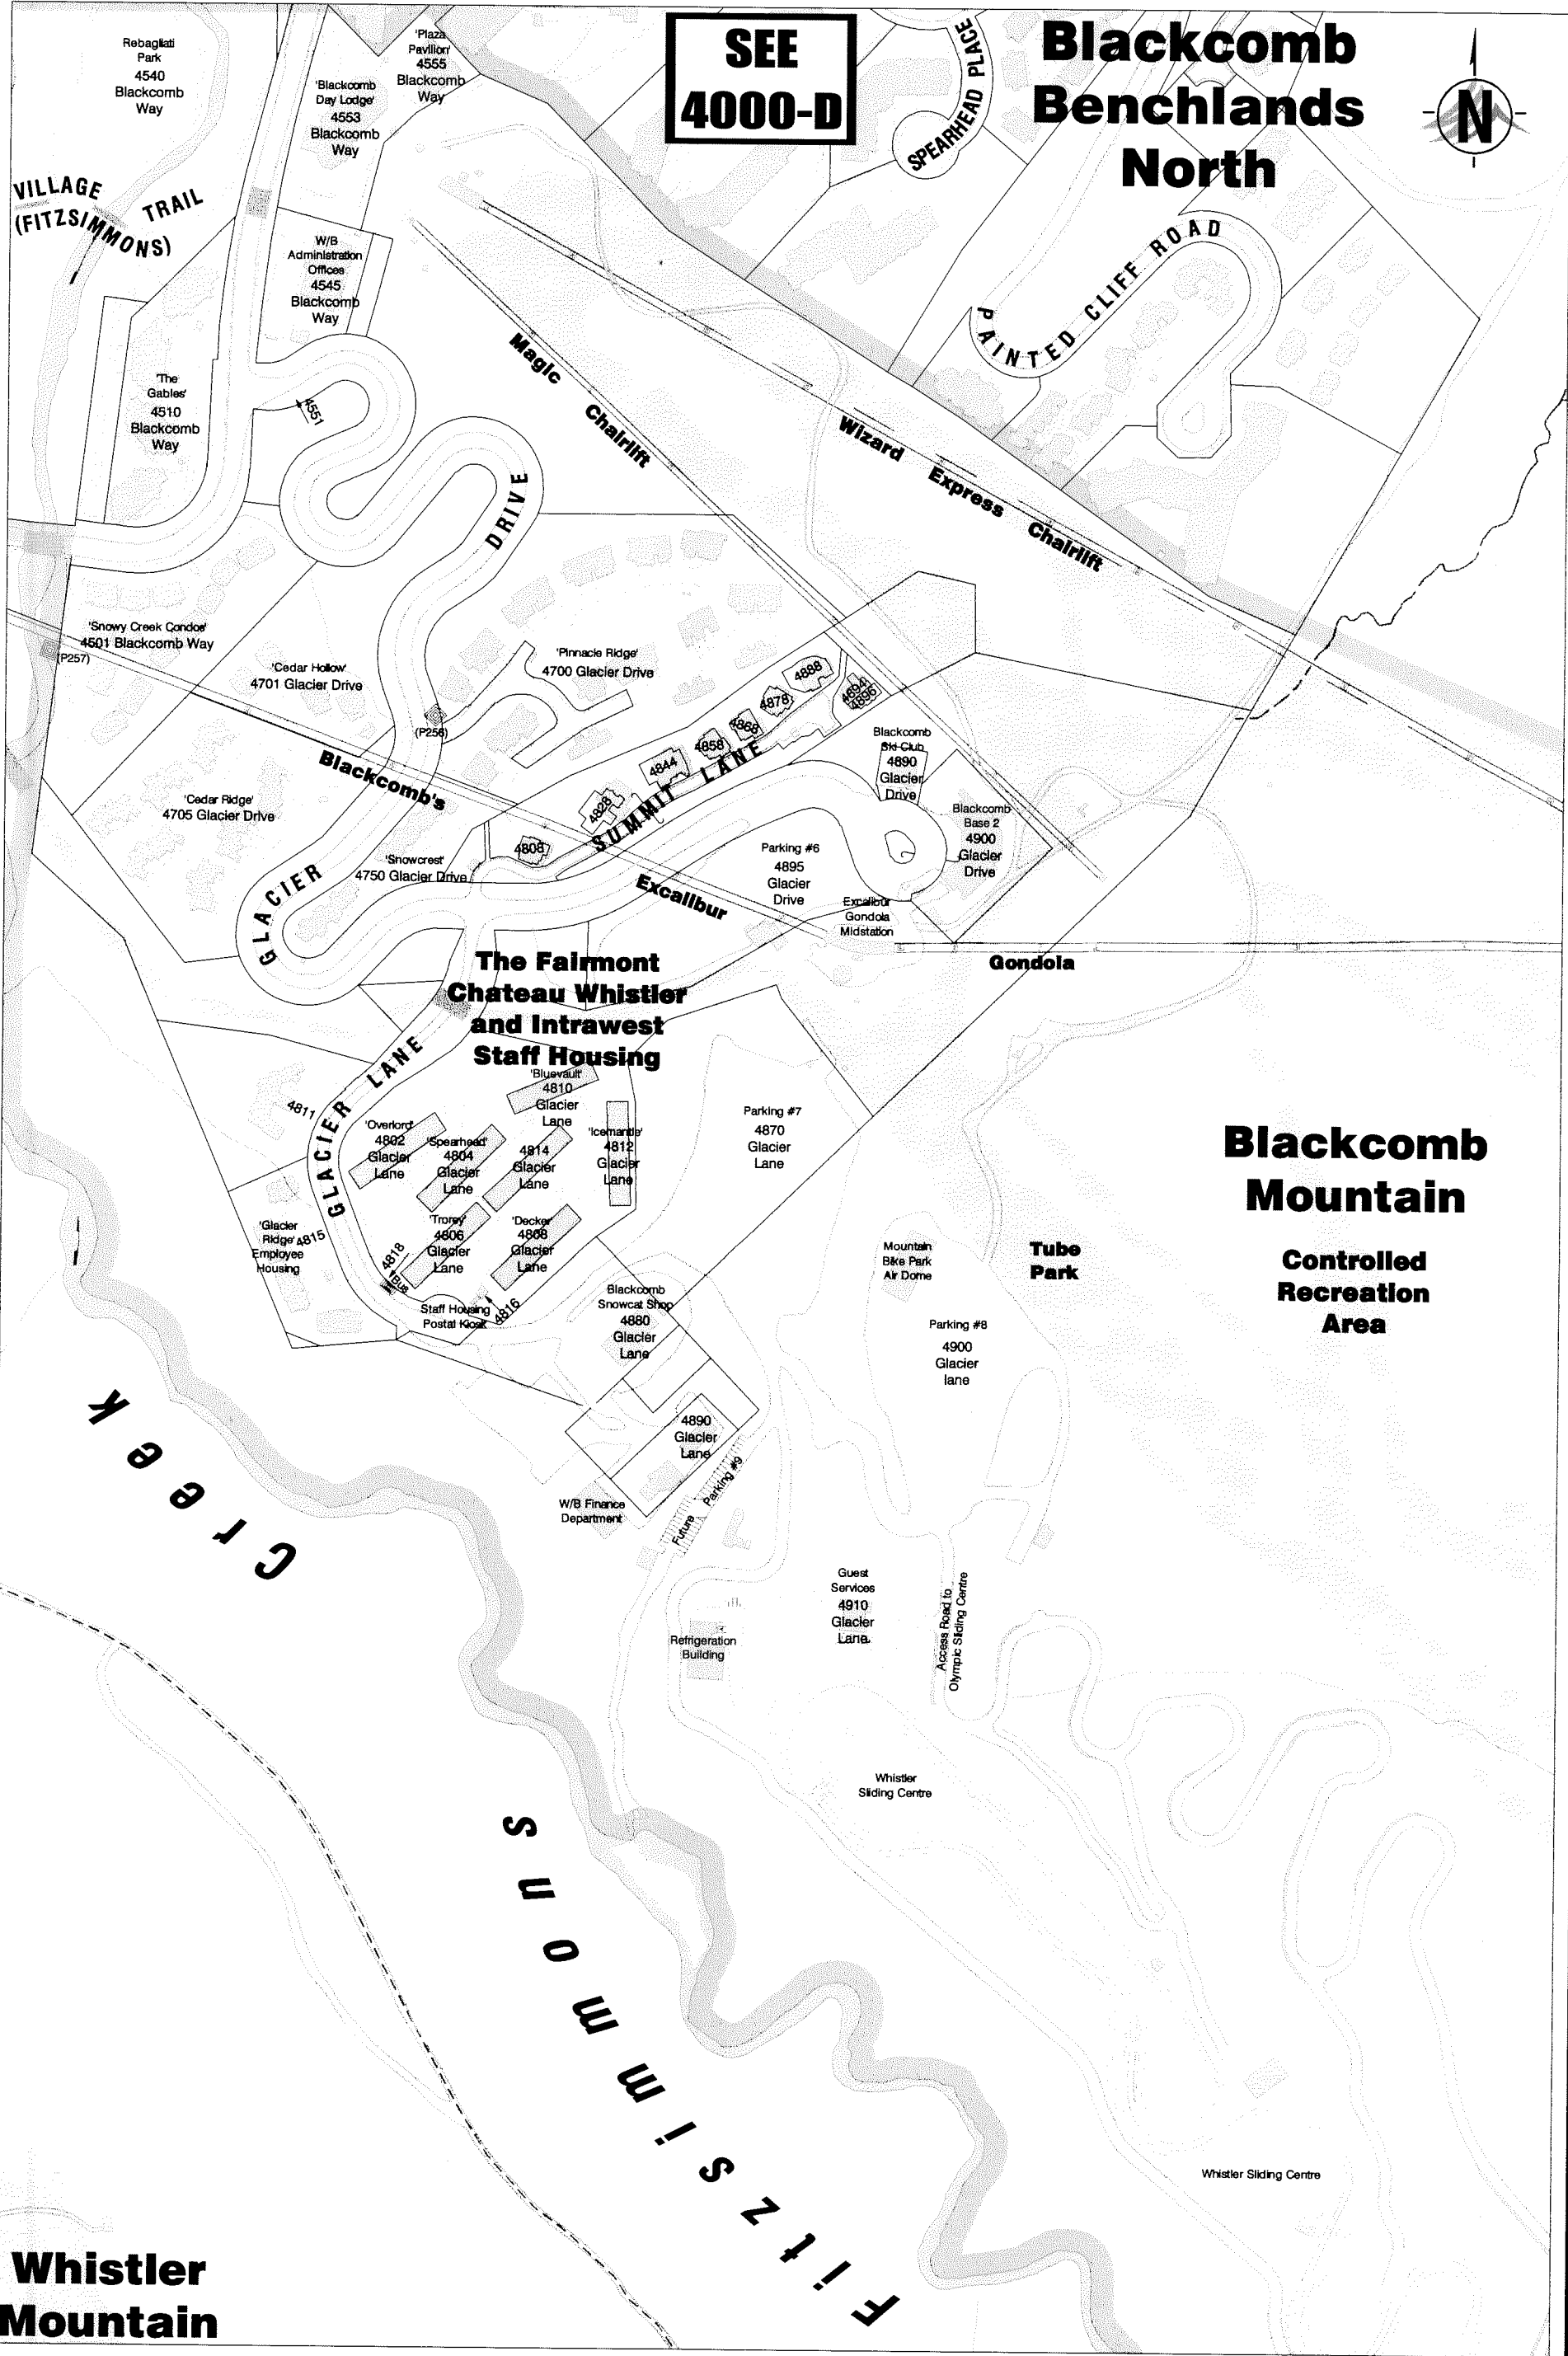

**SEE  
4000-D**

# Blackcomb Benchlands North

VILLAGE TRAIL  
(FITZSIMMONS)

**The Fairmont  
Chateau Whistler  
and Intrawest  
Staff Housing**

**Blackcomb  
Mountain**  
**Controlled  
Recreation  
Area**

**Whistler  
Mountain**

**CIVIC ADDRESS  
MAPS**

Not for Legal Reference

**BLACKCOMB  
BENCHLANDS SOUTH**

**4000-C**