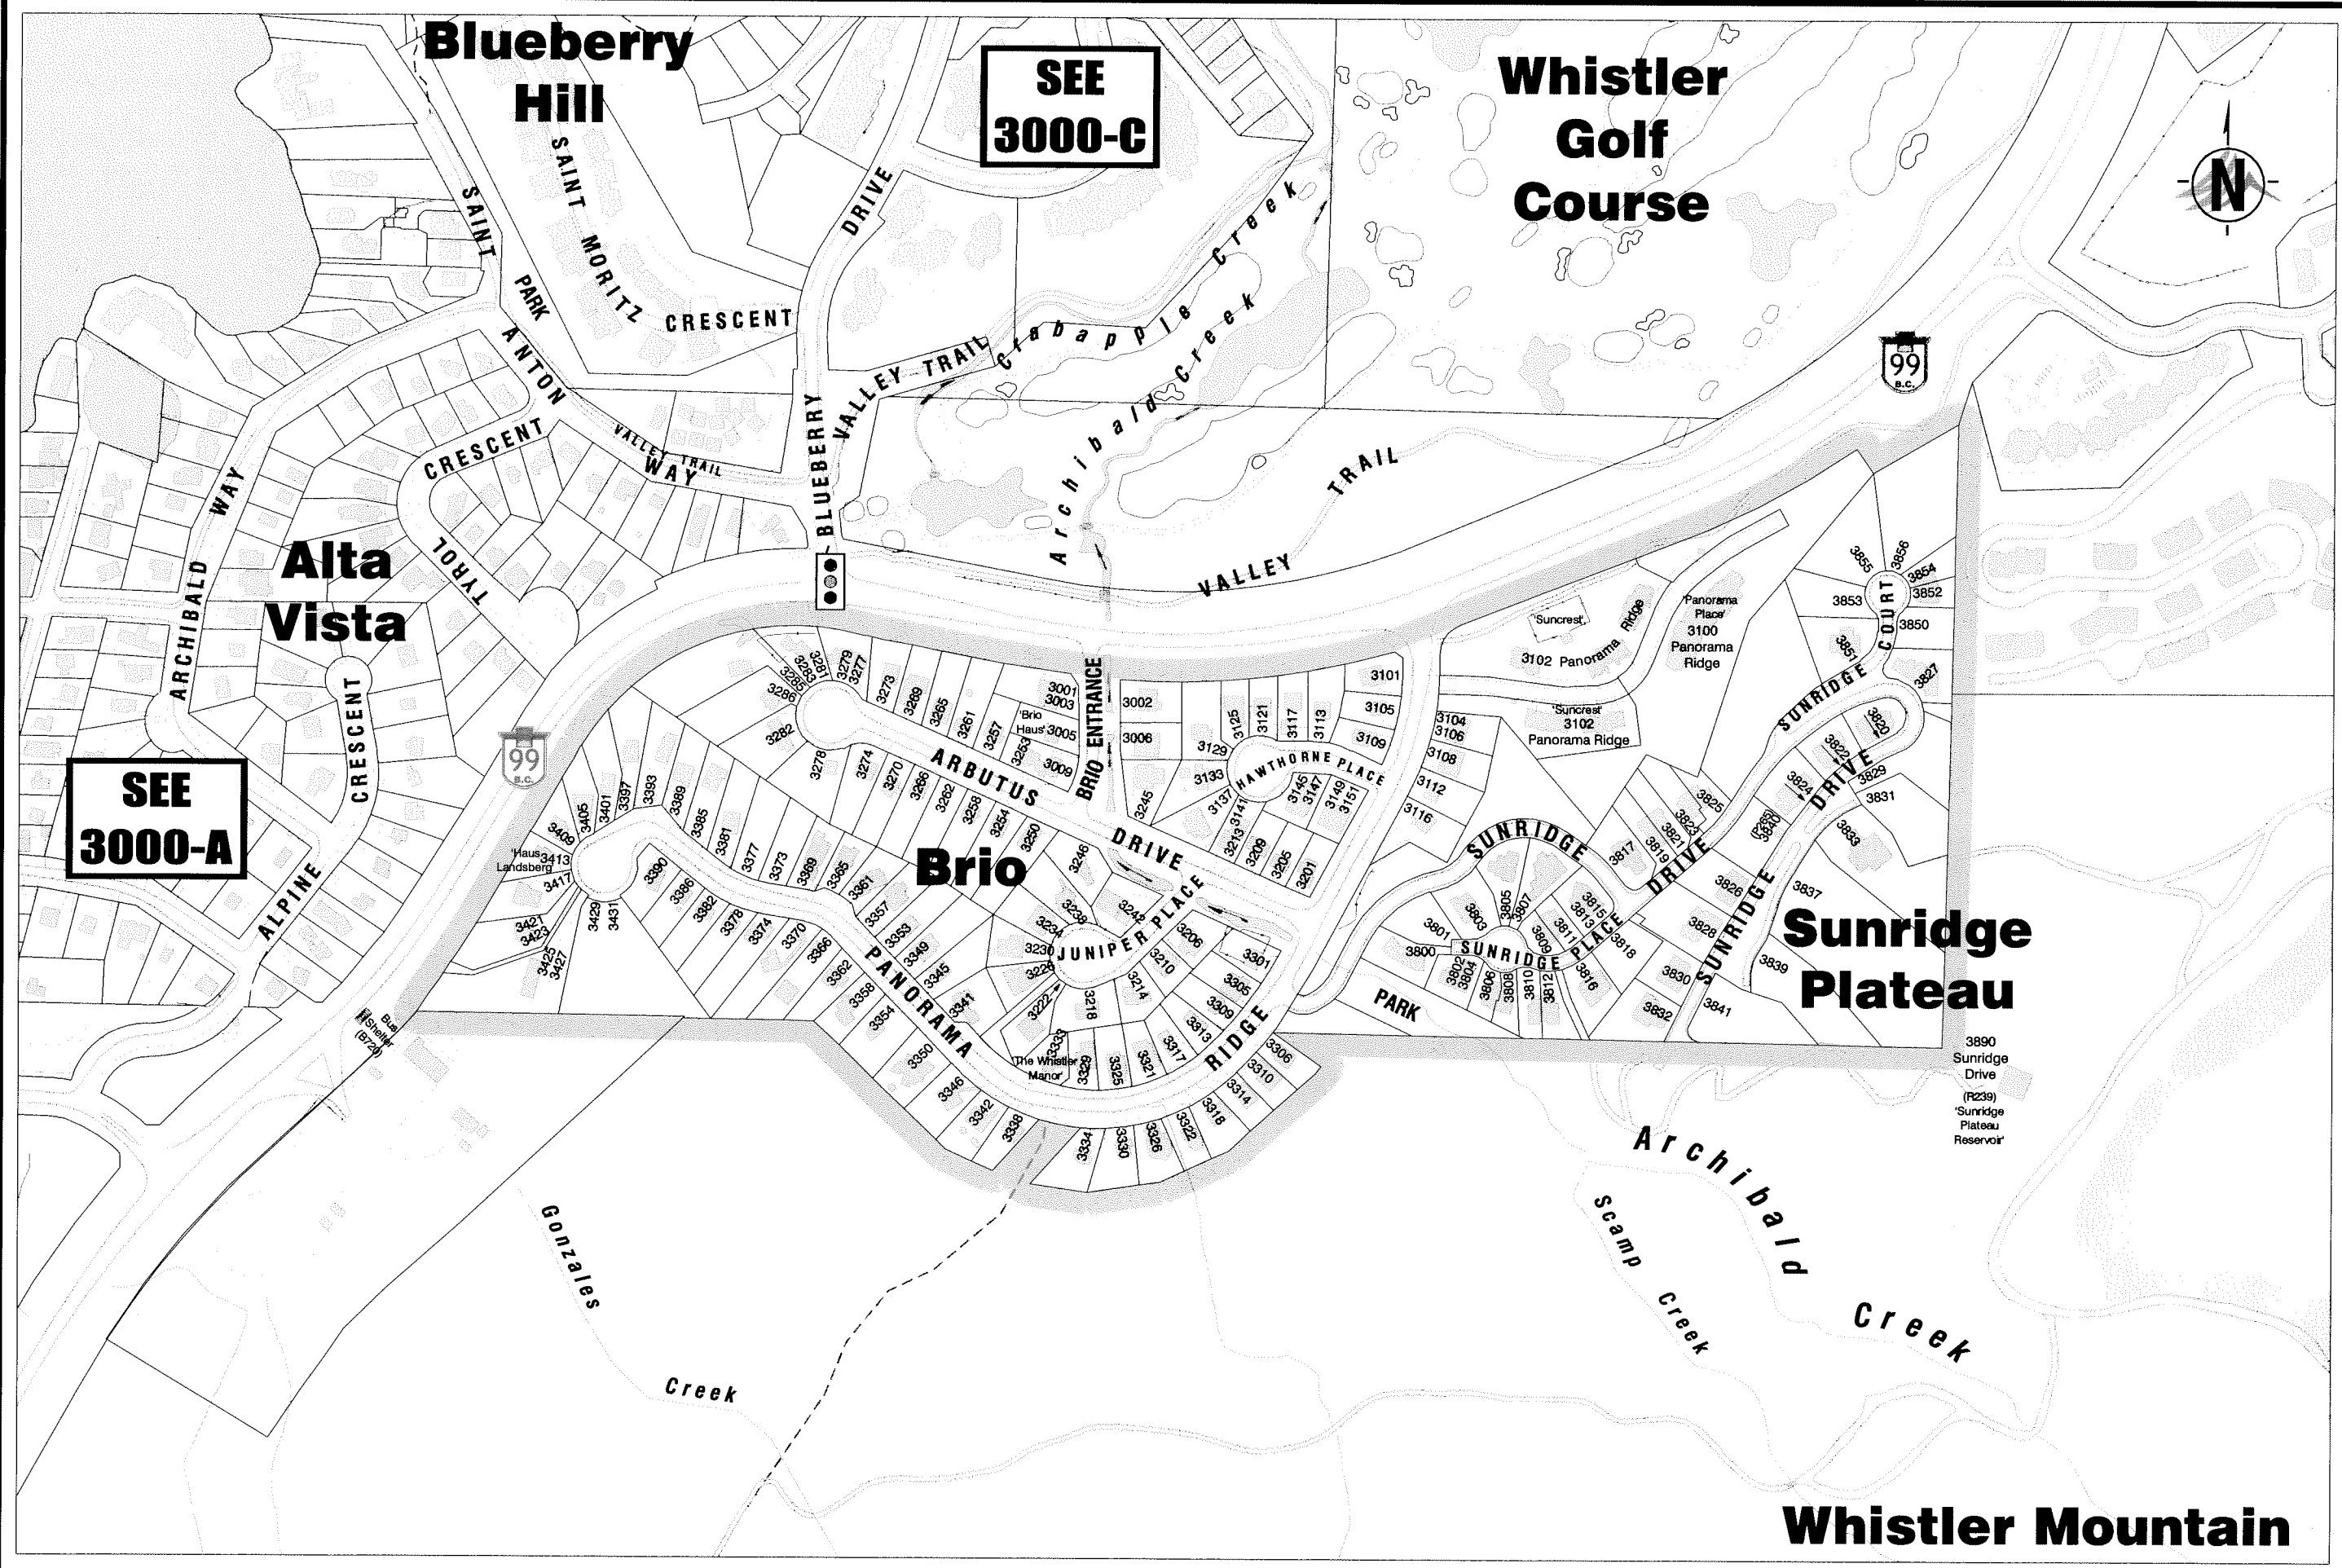

**SEE
3000-C**

**SEE
3000-A**

Blueberry Hill

Whistler Golf Course

Alta Vista

Brio

Sunridge Plateau

Not for Legal Reference
Revised: May 4, 2007

**CIVIC ADDRESS
MAPS**

**BRIO &
SUNRIDGE PLATEAU
3000-B**

Whistler Mountain